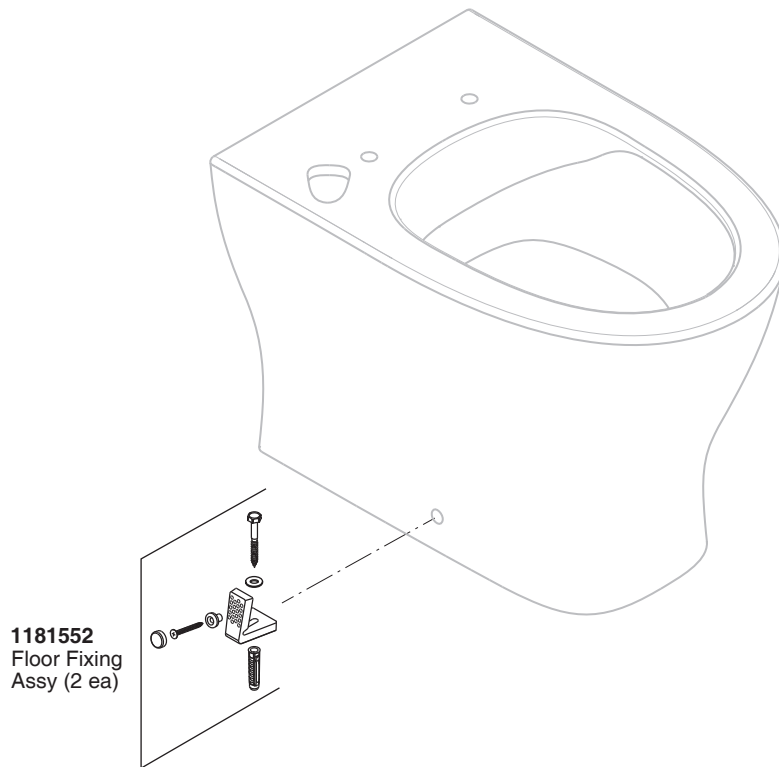

Model Toilet	Bowl	Connector
K-27814K-NSHC-**	K-28766K-HC-**	1138552

**Finish/color code must be specified when ordering.